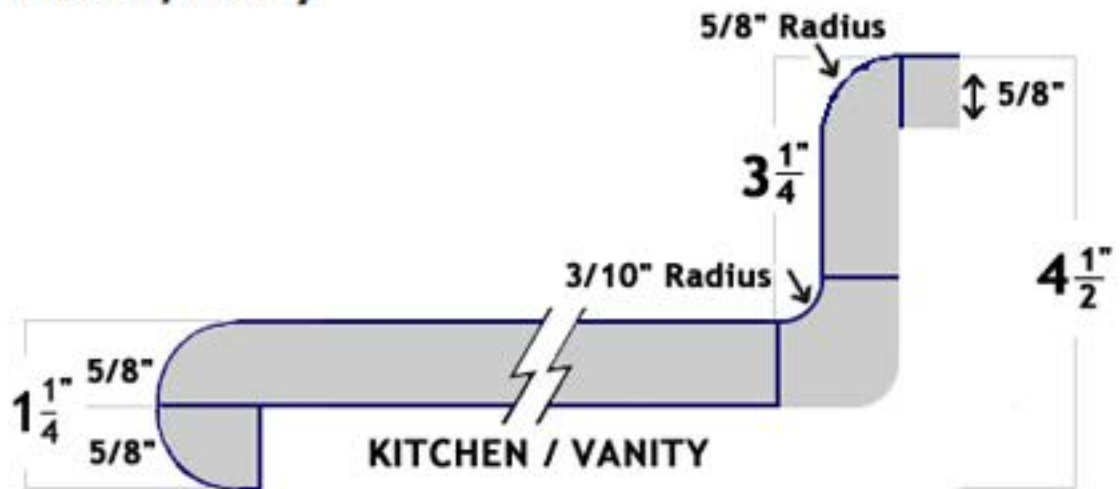

Kitchen/Vanity

- Kitchen Standard: 25 1/2"
- Vanity Standard 22 1/2"

Single Roll

- Up to: 58 1/2"
- *Standard based on countertops below 28.5" in depth

Bar

- From: 8" to 57"
- Standard 27"