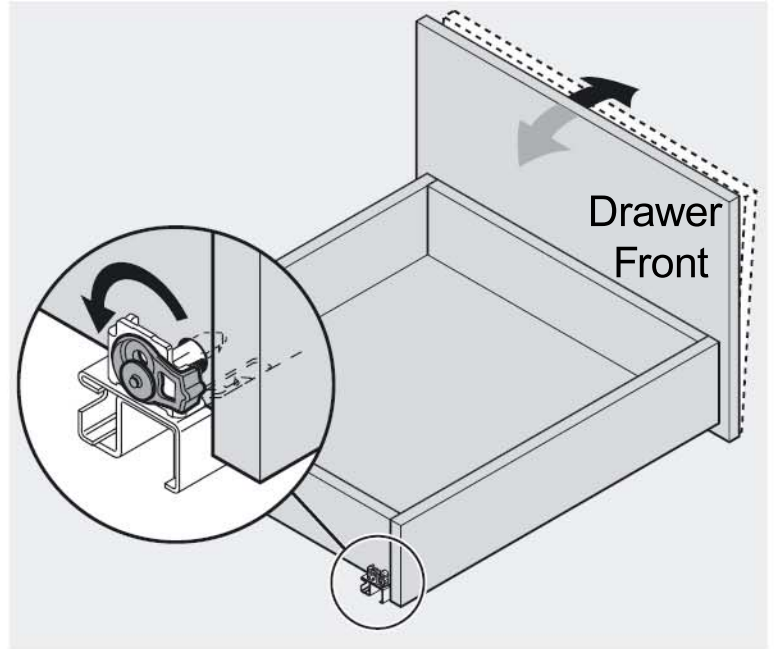

Blumotion Drawer Track Adjustment Features

Height + 3 mm

View is of the underside of the drawer box

560/566: tilt adjustment

View is of the rear of the drawer box