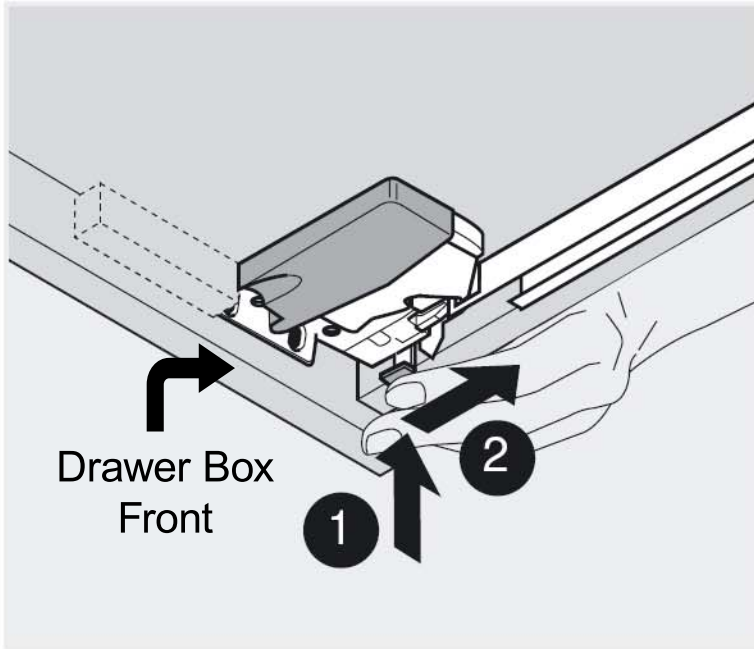

Blumotion Drawer Track Adjustment Features

Height + 3 mm

View is of the underside of the drawer box

560/566: tilt adjustment

View is of the rear of the drawer box